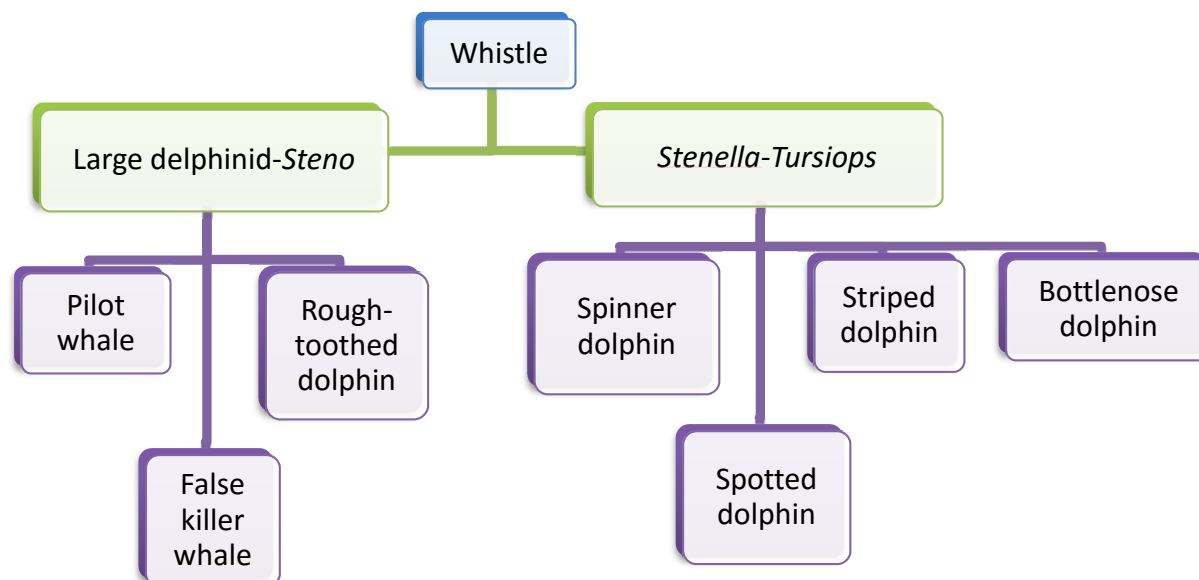

Figure 4. Schematic diagram of the two-stage random forest classifier. In stage one, whistles are classified to one of two broad categories ('large delphinid-Steno' or '*Stenella-Tursiops*'). In stage two, whistles within each category are classified to individual species or species-group.

3. Results

3.1 Annotations

Echolocation clicks, buzzes, whistles and pulsed calls were annotated from all 13 .wav files. One annotation log was compiled for each .wav file. These logs included start times for each echolocation click and start and end times for each whistle, buzz and pulsed call in the recordings. Annotation logs are included as supplemental material to this report (see **Appendix A**).

3.2 Classification Analysis

Overall, 90 percent of encounters were correctly classified in the eastern tropical Pacific training dataset. All correct classification scores were significantly greater than expected by chance alone (**Table 2**, Fisher's exact test, $\alpha = 0.05$).