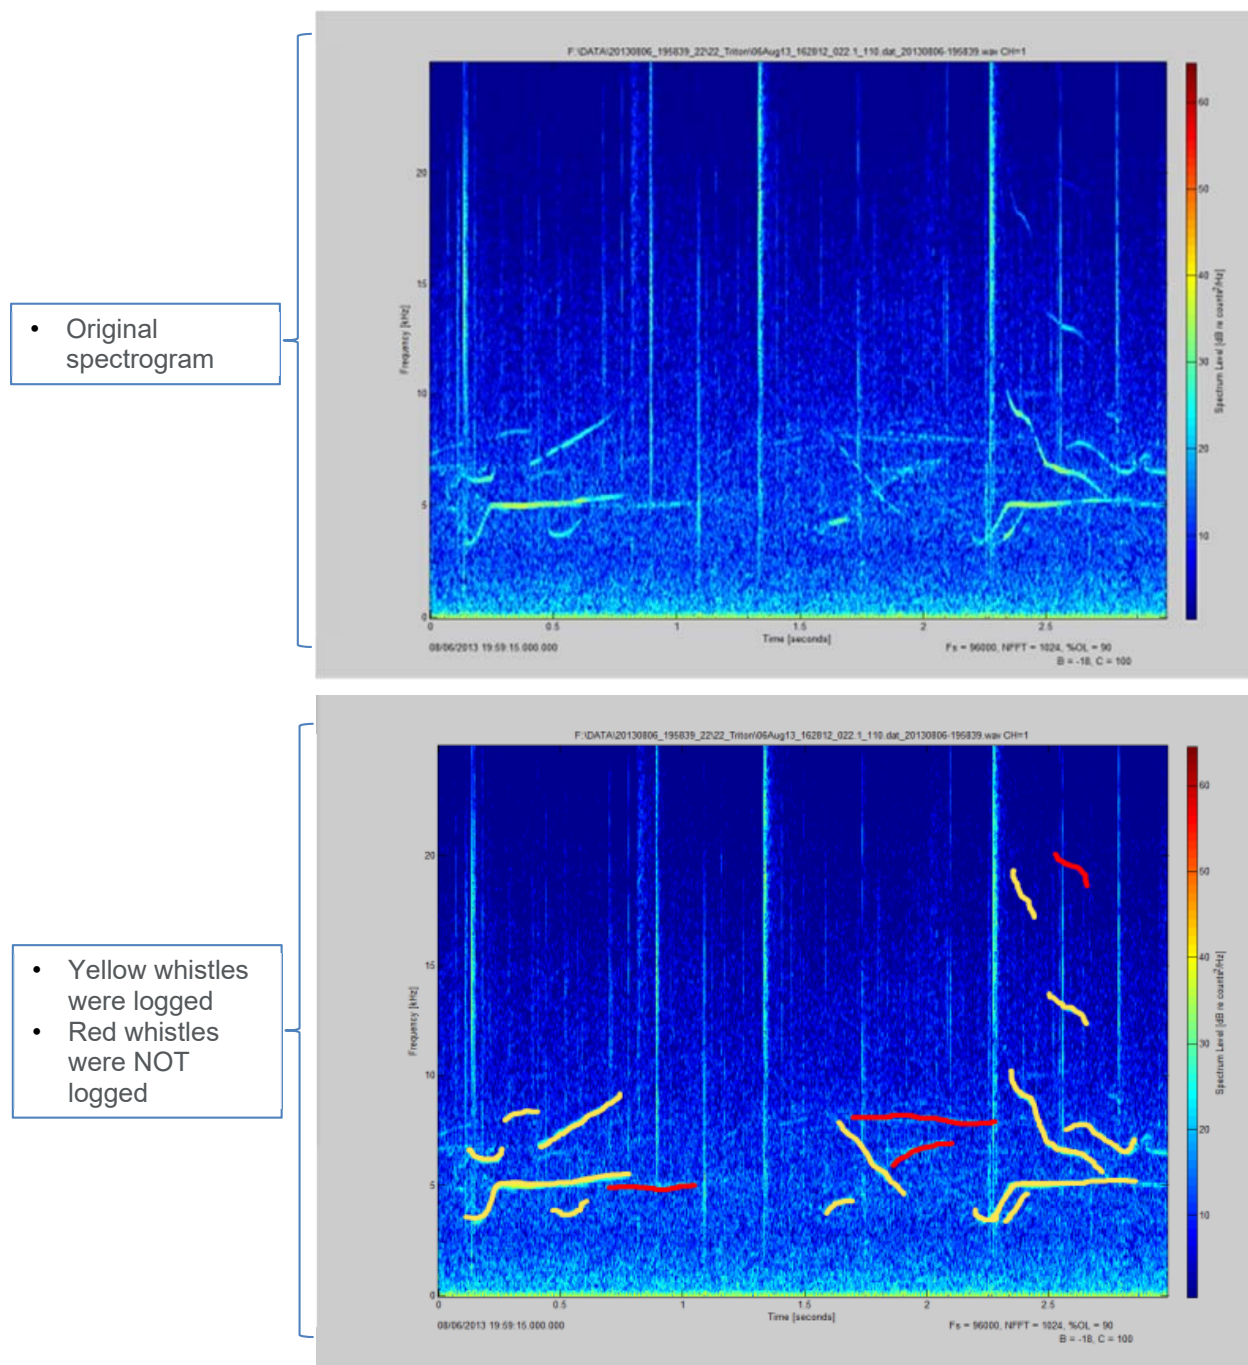

Final Report | *Annotation and Classification of Odontocete Recordings Made in the Vicinity of Tagged False Killer Whales at the Pacific Missile Range Facility*

Figure 3. Examples of false killer whale whistles that were and were not logged.

2.3 Classification analysis

Fifty logged whistles were randomly chosen for classification analysis from each 10-minute .wav file. Whistle contours were extracted, measured and classified using the ROCCA module in PAMGuard (Gillespie et al. 2008, Oswald et al. 2013). Time-frequency contours were extracted from whistles by using a computer touch-pad to manually trace contours on ROCCA's spectrographic display. ROCCA automatically extracted and saved the time-frequency values of