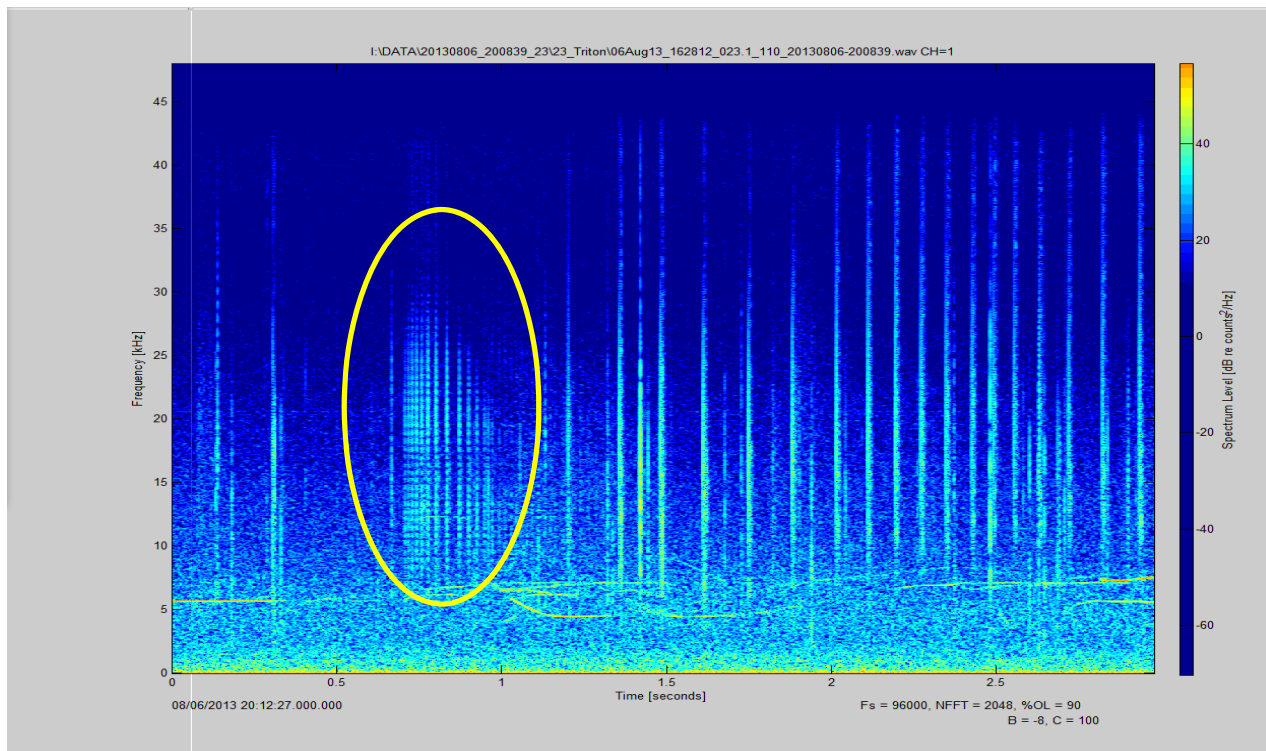

Final Report | *Annotation and Classification of Odontocete Recordings Made in the Vicinity of Tagged False Killer Whales at the Pacific Missile Range Facility*

Figure 2. Example of a false killer whale buzz.